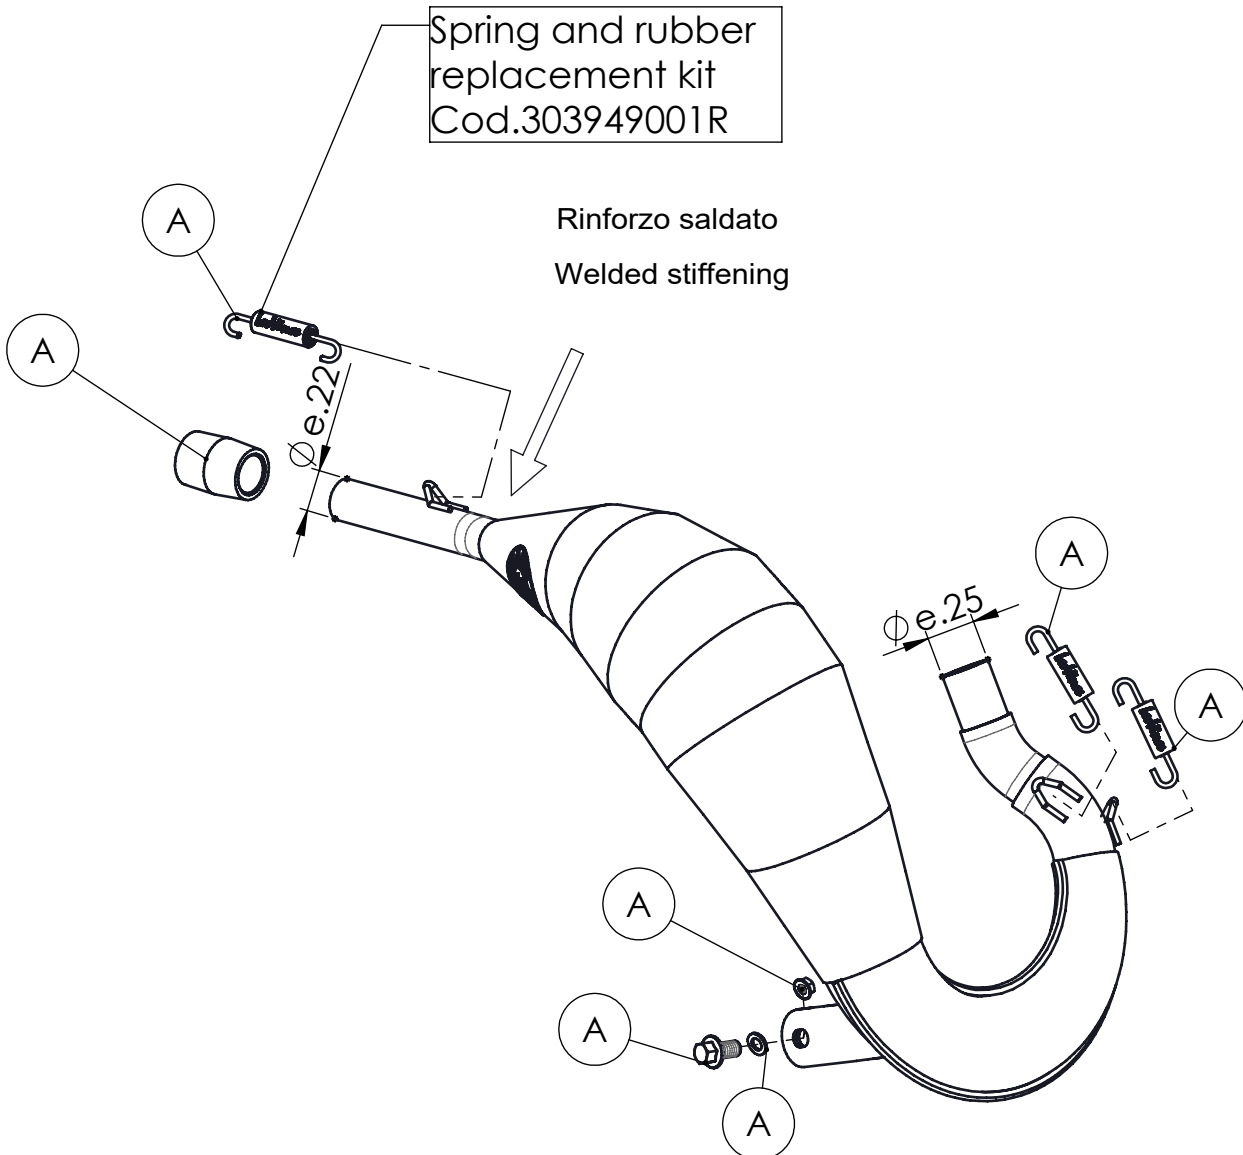

WARNING

it is advisable to optimize the carburation by remapping the stock ECU or by adopting an additional ECU unit.

ART. 80015 SPARE PARTS

FANTIC MOTOR ENDURO 50/MOTARD 50 /
COMPETITION / PERFORMANCE

(Compatible with LeoVince exhaust only ART.17002)
(DOES NOT FIT WITH STOCK SILENCER)

Ⓐ FITTING KIT cod.3080015601R